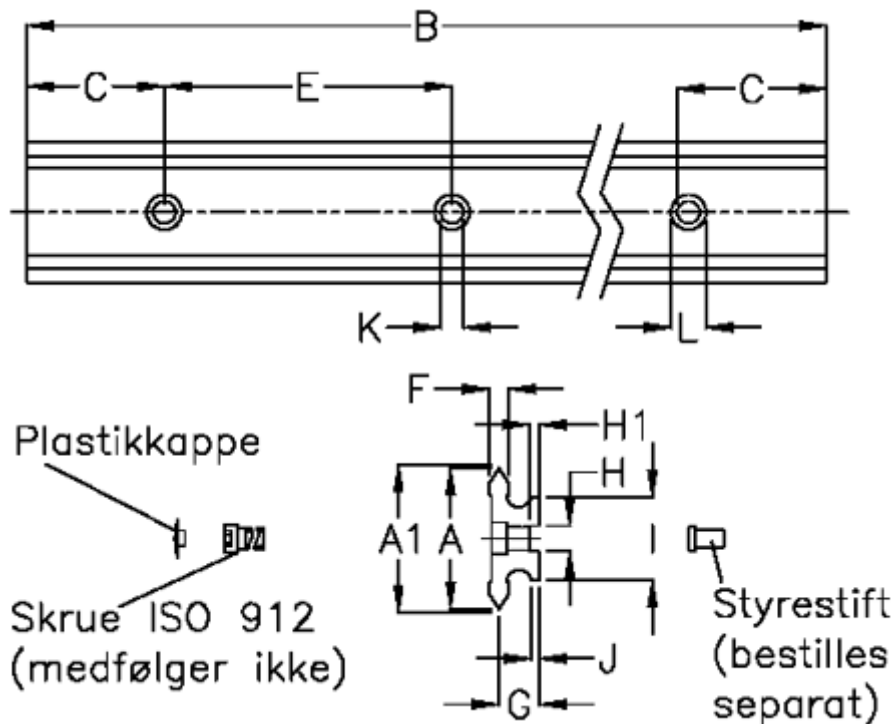

Article number: 05712052661

Description: Hepco GV3 slide NS 35 L266 P1
with counterbored holes

Measures

A	= 35	G	= 10.0	Weight kg/1000 = 2.30
A1	= 35.74	H	= 8	
B	= 266	H1	= 3.0	
C	= 43.0	I	= 25.0	
E	= 90	J	= 2.60	
F	= 4.71	K	= 7.0	
For bearing	= J25	L	= 11 x 6.1	
For guide pin	= SDP8	Precision type	= P1	